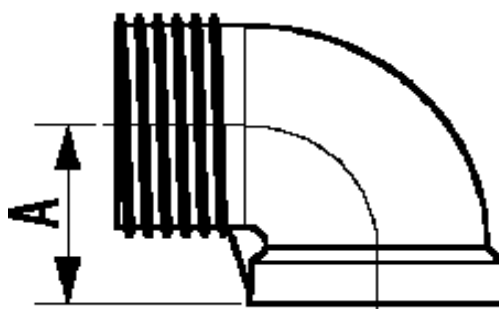

- Acier Inoxydable 316
- Filetage GAZ suivant DIN 2999
- Pression de service 20 bars

- AISI 316 Stainless steel
- DIN 2999 Threaded
- Pressure : 290 PSI

CDMF - COUDE MALE FEMELLE 90°

MALE FEMALE ELBOW

REF	DN	A	Poids (kg)
CDMF 08	1/4"	21,0	0,027
CDMF 12	3/8"	24,0	0,037
CDMF 15	1/2"	27,0	0,064
CDMF 20	3/4"	33,0	0,100
CDMF 25	1"	37,0	0,177
CDMF 32	1"1/4	44,0	0,255
CDMF 40	1"1/2	47,0	0,344
CDMF 50	2"	59,0	0,584